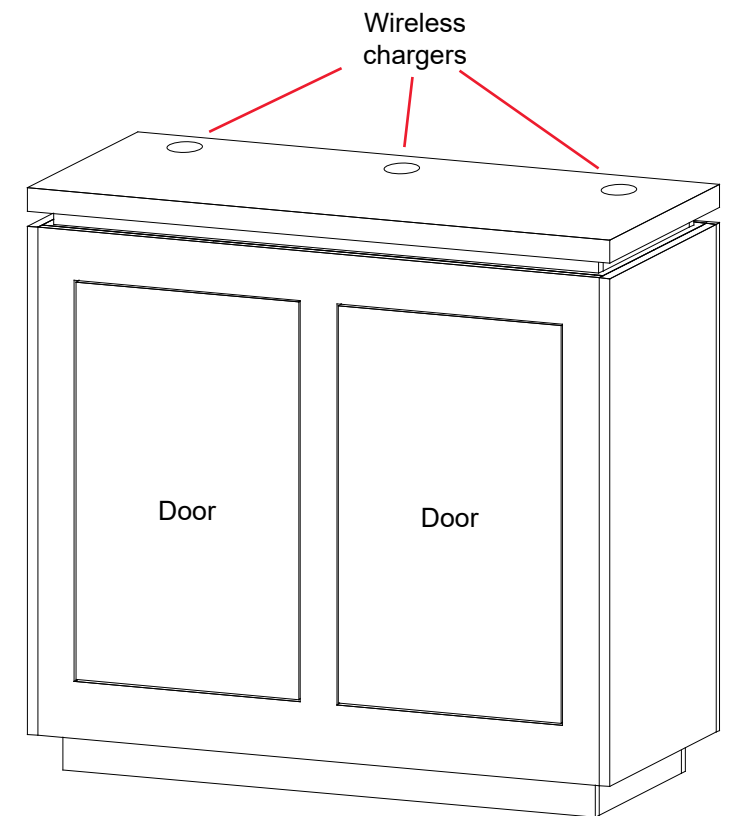

Steps:

1) Connect power cords to LED lights under Counter Top & Toe Kick.

FRONT VIEW

BACK VIEW