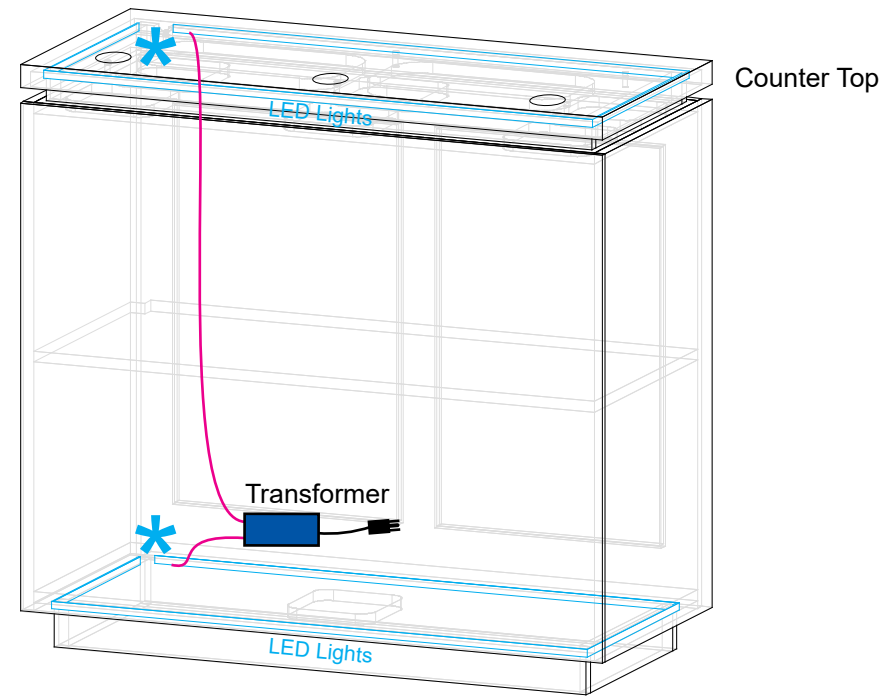

Steps:

1) Connect power cords to LED lights under Counter Top & Toe Kick.

FRONT VIEW

BACK VIEW