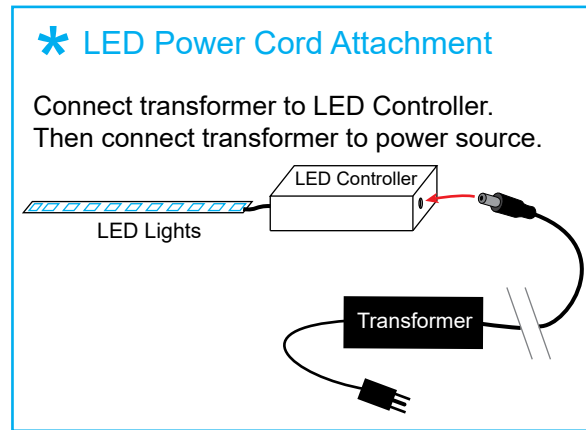

Steps:

1) Connect power cords to LED lights under Counter Top & Toe Kick.

FRONT VIEW

BACK VIEW