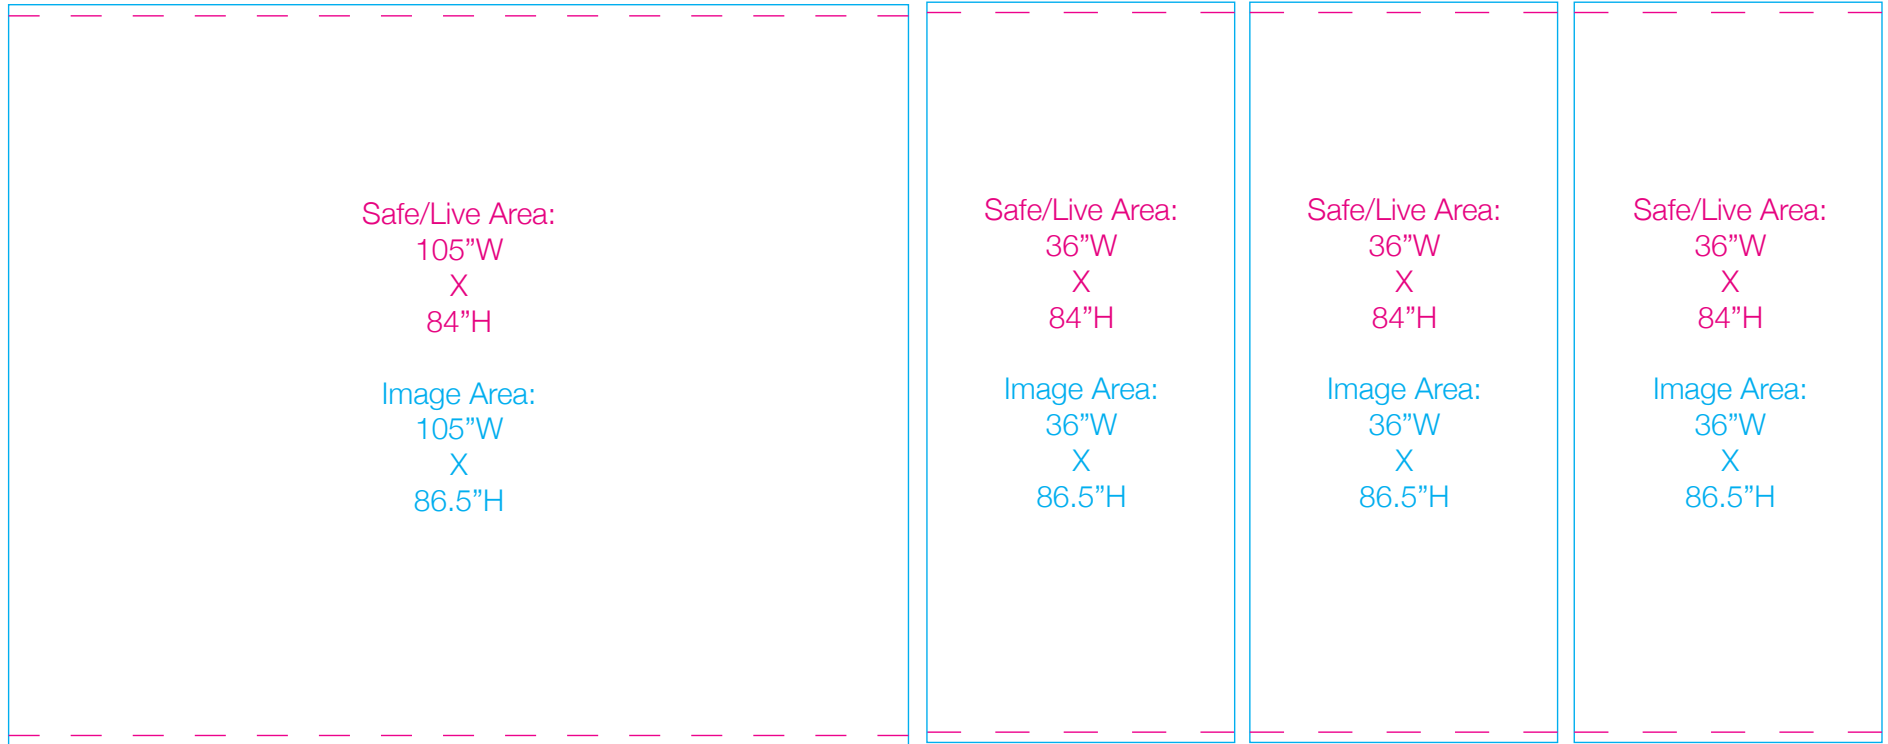

Graphic Dimensions //

- (1) Left Side Graphic for Front of Storage Closet
- (3) Right Side Graphics

Velcro on Back Side of Perimeter

Graphic Dimensions // RE-1202

(1) Sintra Front Graphic

(1) Sintra Door Graphic

Front

Live Area:
32.125"W
x
34.375"H

Image Area
32.625"W
x
34.875"H

Back Door

Live Area:
28.6875"W
x
31.625"H

Image Area
29.1875"W
x
32.125"H

(Qty: 1)