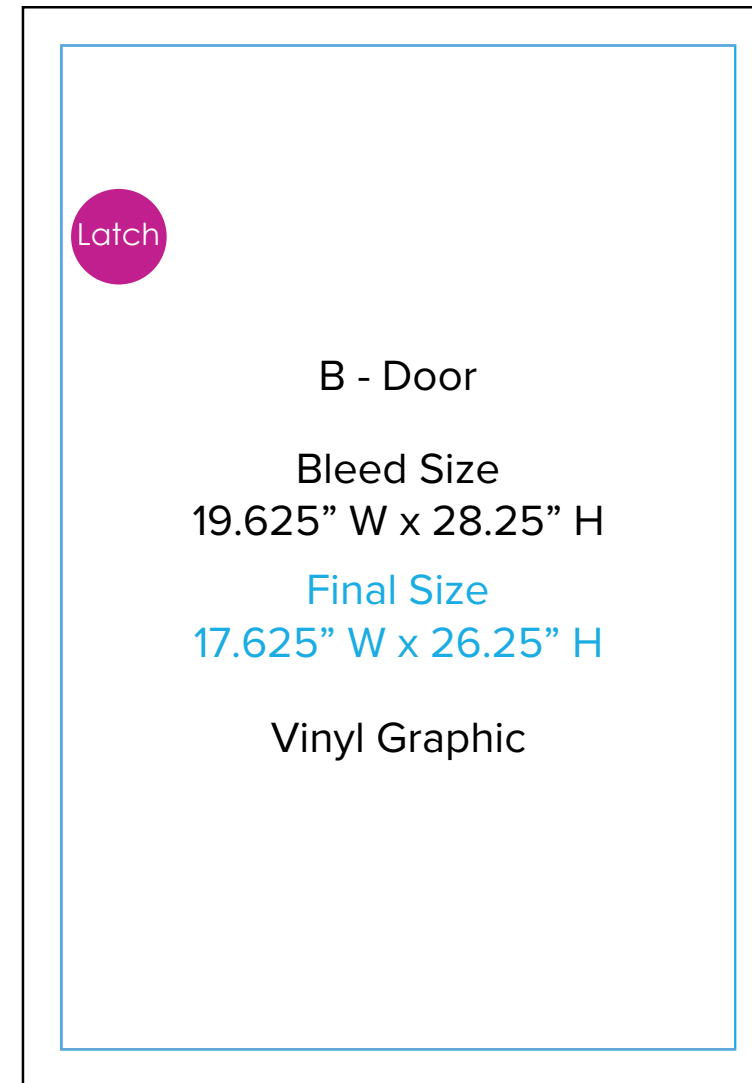

# Graphic Template

## Square Pedestal – Vinyl Graphic

Door graphic **NOT** included. Please request pricing.

NOTE: All Raster Art (jpg, tiff,psd, png, etc.) must be at least 100 dpi at print size.  
Standard kits are often customized. Please check with Customer Service to ensure that this template matches your specific job.